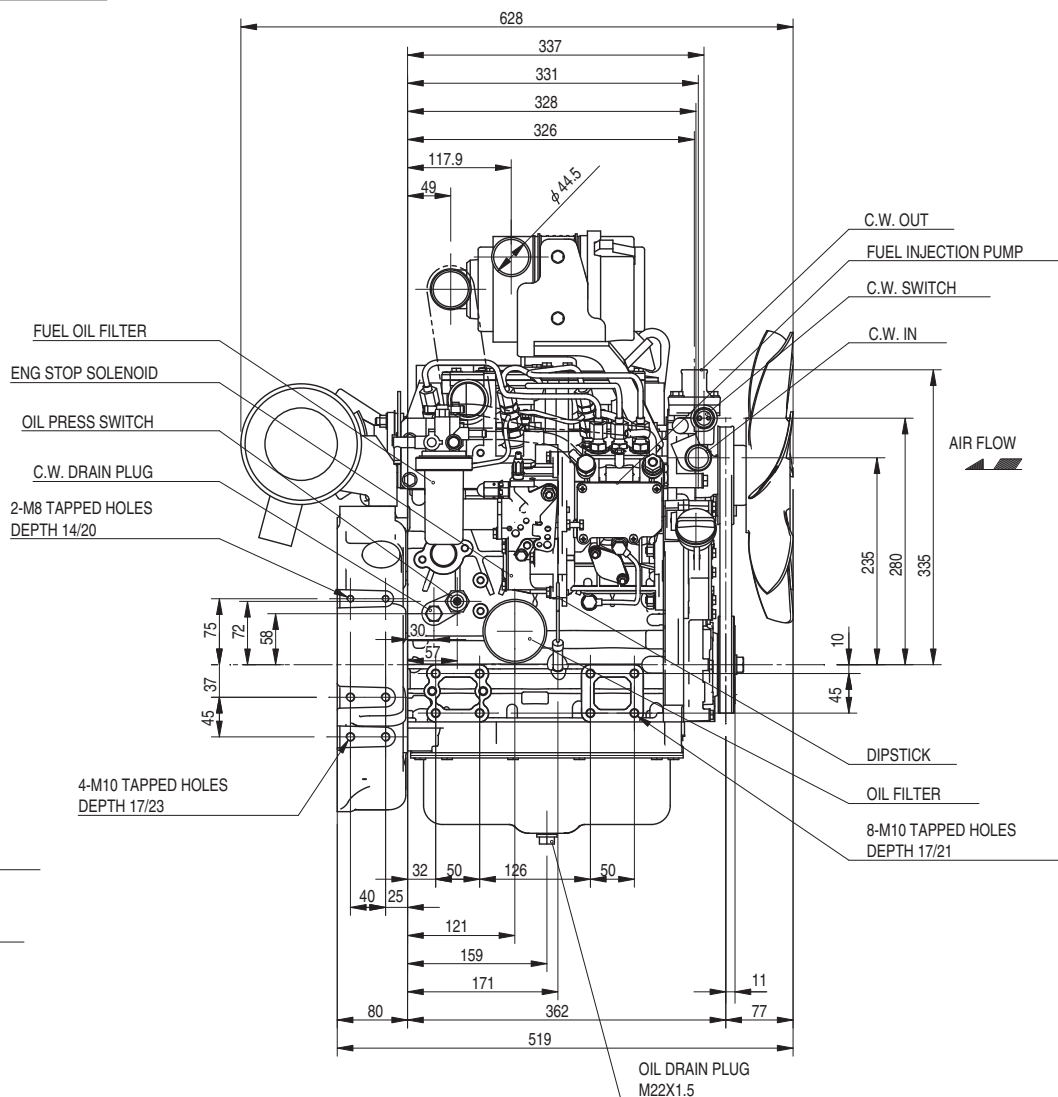

Starter side

Top side

Engine model	3TNV76
Engine category	VM
Out drawing No.	B3-19740-0020

Flywheel side

F. I. Pump side

Gear side