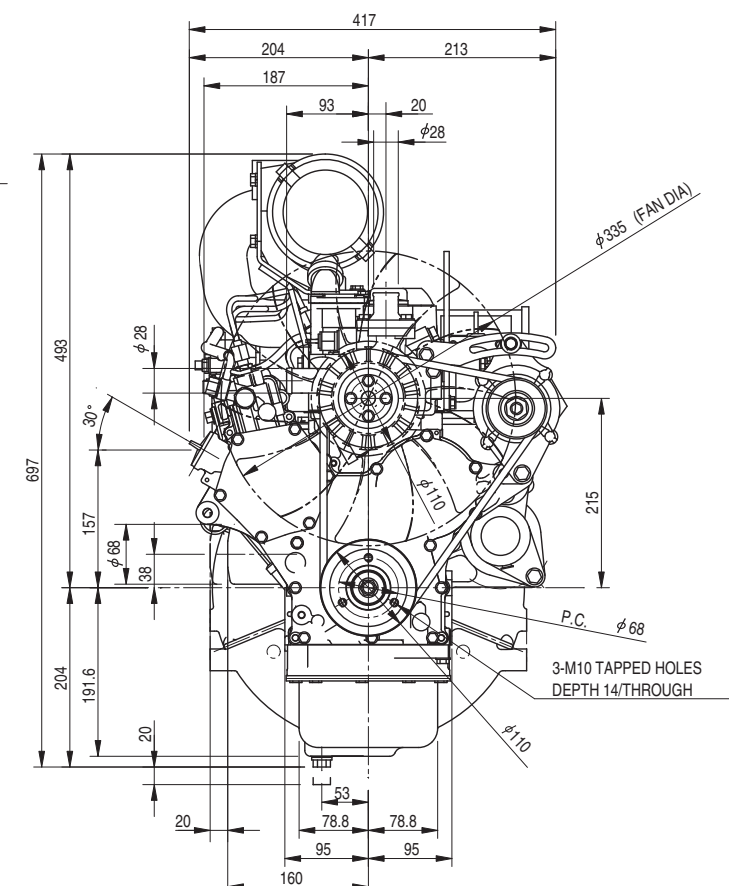

Starter side

Top side

Engine model	3TNV76
Engine category	VM
Out drawing No.	B3-19740-0020

Flywheel side

F. I. Pump side

Gear side