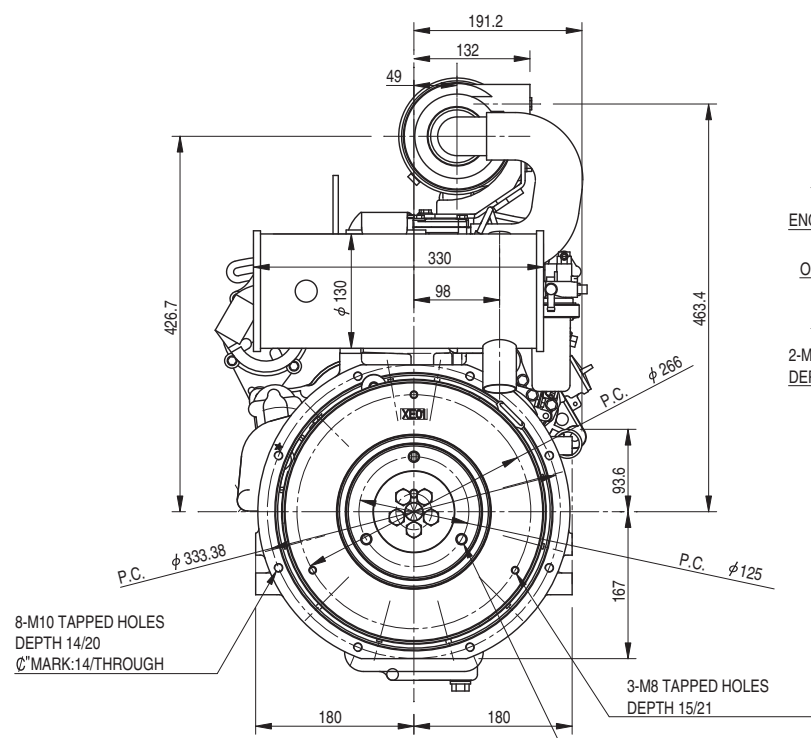

Starter side

Top side

Engine model	3TNV76
Engine category	VM
Out drawing No.	B3-19740-0020

Flywheel side

F. I. Pump side

Gear side