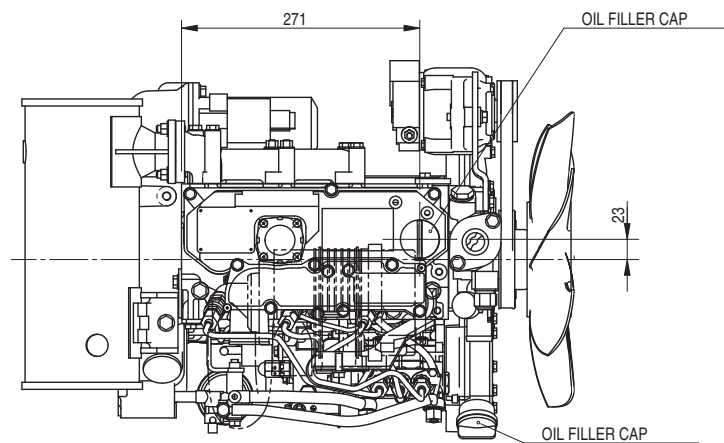

Starter side

Top side

Engine model	3TNV76
Engine category	VM
Out drawing No.	B3-19740-0020

Flywheel side

F. I. Pump side

Gear side