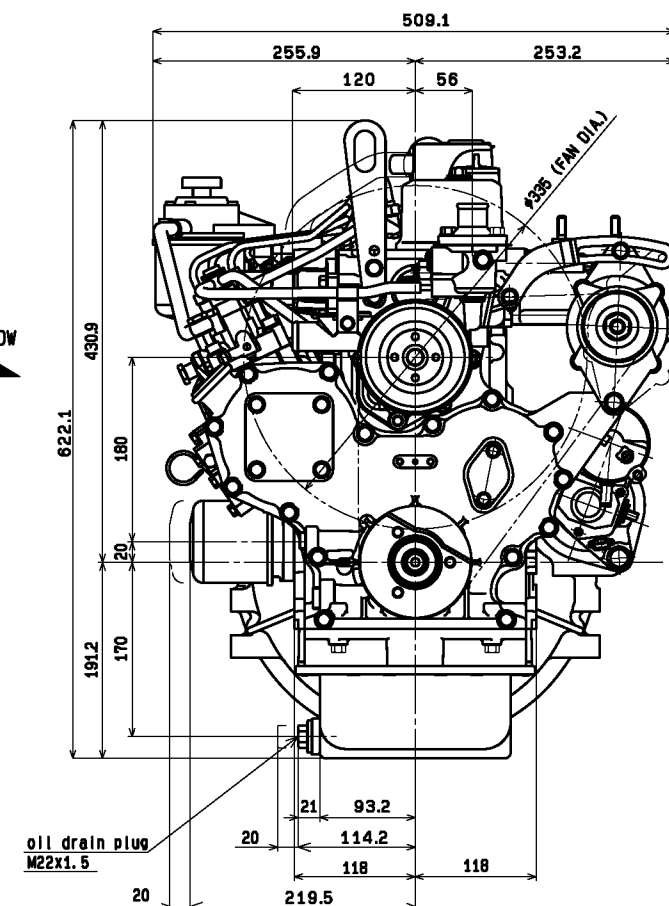

Starter side

Flywheel side

Top side

F. I. Pump side

Gear side

Engine model	3TNV84, 3TNV88
Engine category	VM1
Out drawing No.	B3-29004-0013