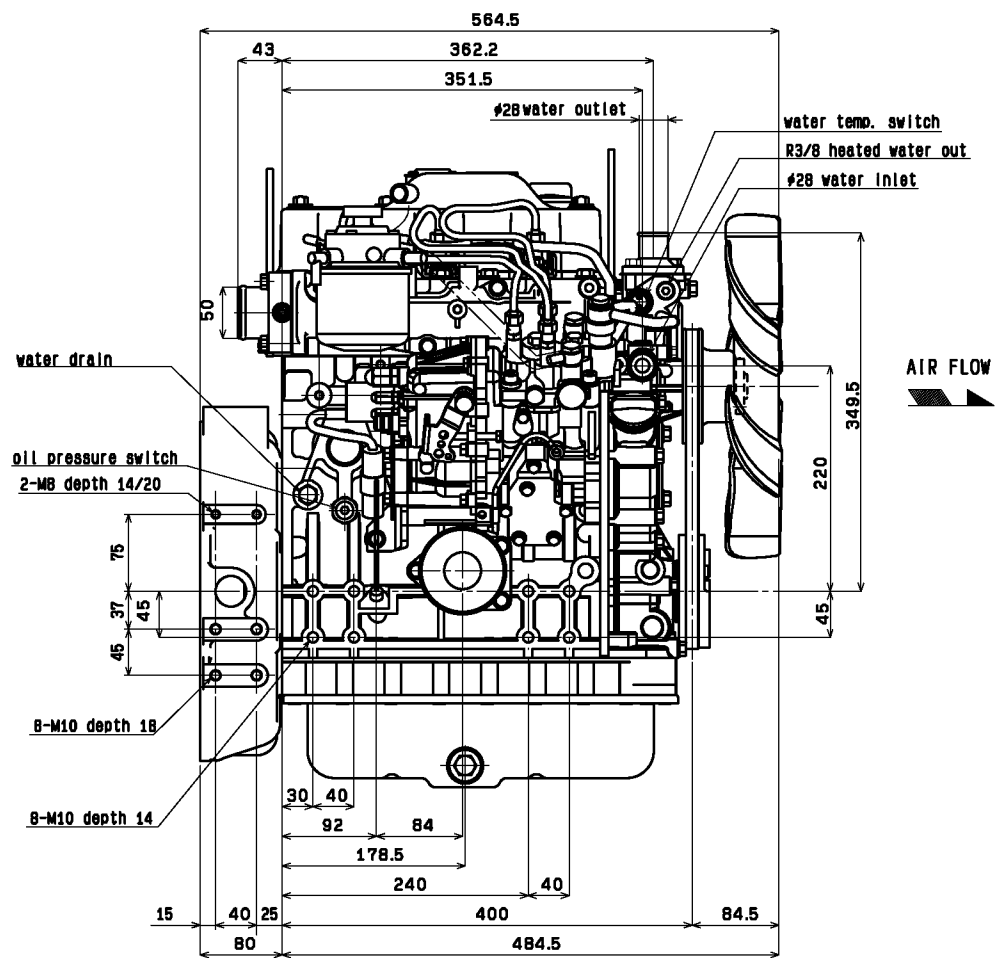

Starter side

Flywheel side

Top side

F. I. Pump side

Gear side

Engine model	3TNV84, 3TNV88
Engine category	VM1
Out drawing No.	B3-29004-0013