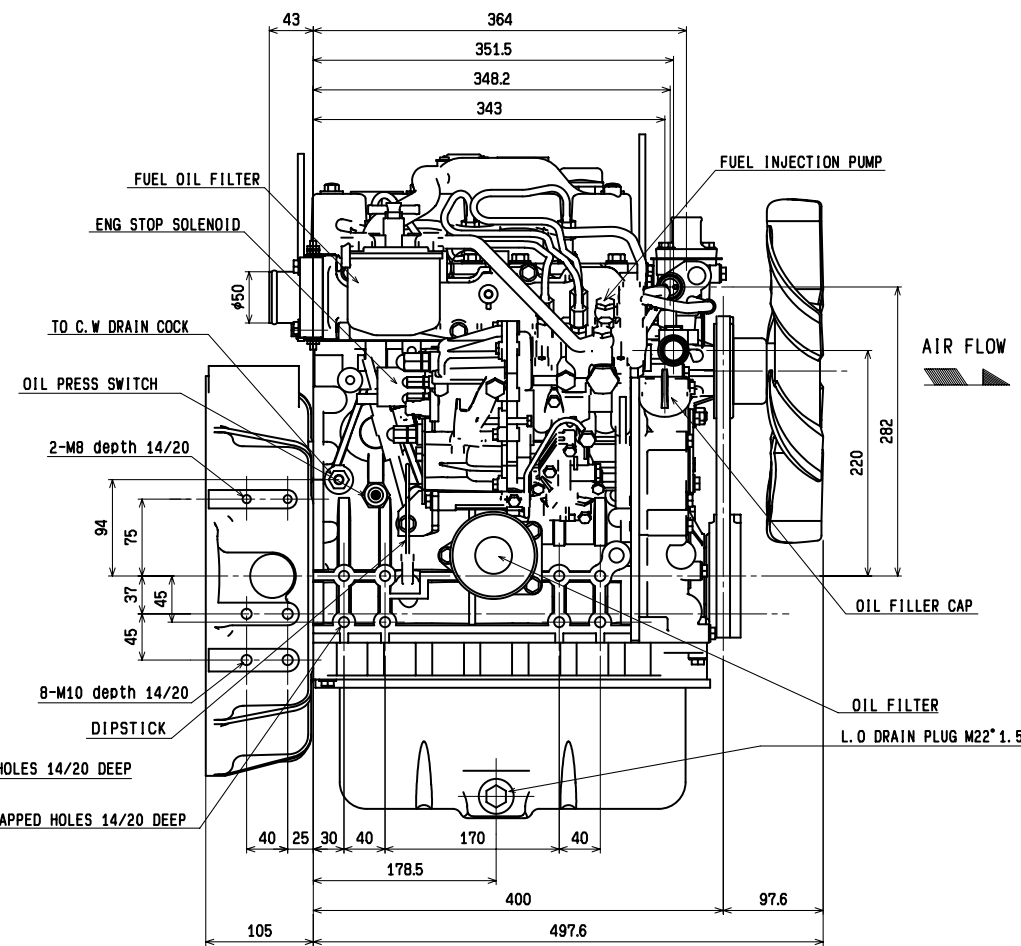

Starter side

Top side

Flywheel side

F. I. Pump side

Gear side

Engine model	3TNV84, 3TNV88
Engine category	CL
Out drawing No.	B3-29246-0010