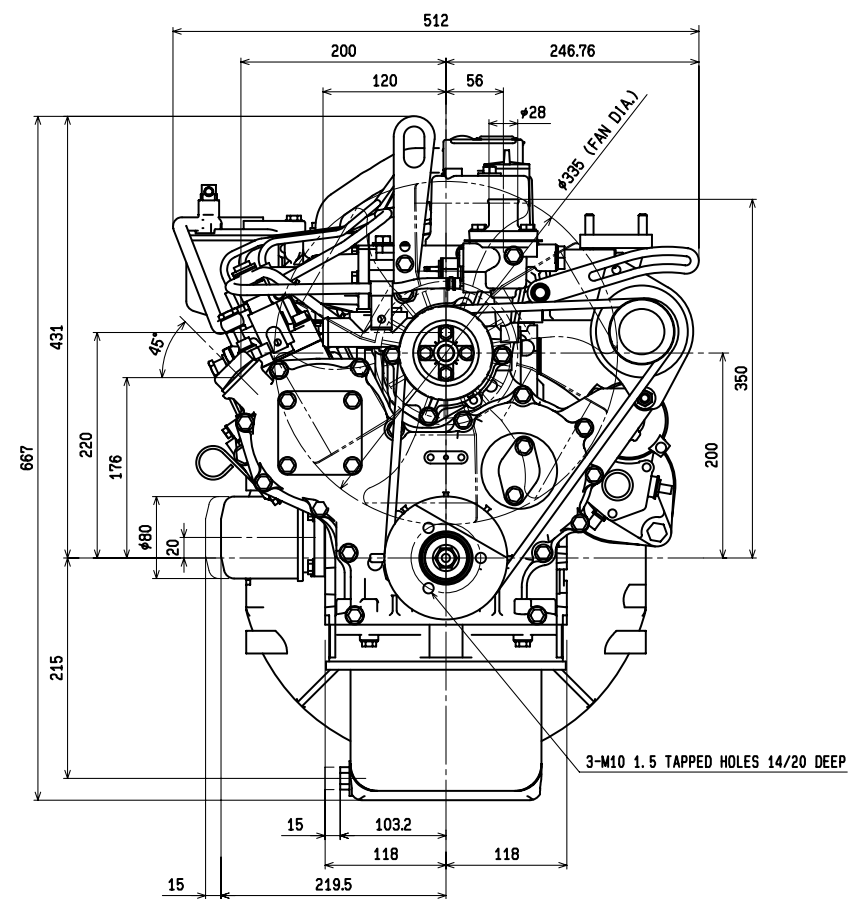

Starter side

Top side

Flywheel side

F. I. Pump side

Gear side

Engine model	3TNV84, 3TNV88
Engine category	CL
Out drawing No.	B3-29246-0010