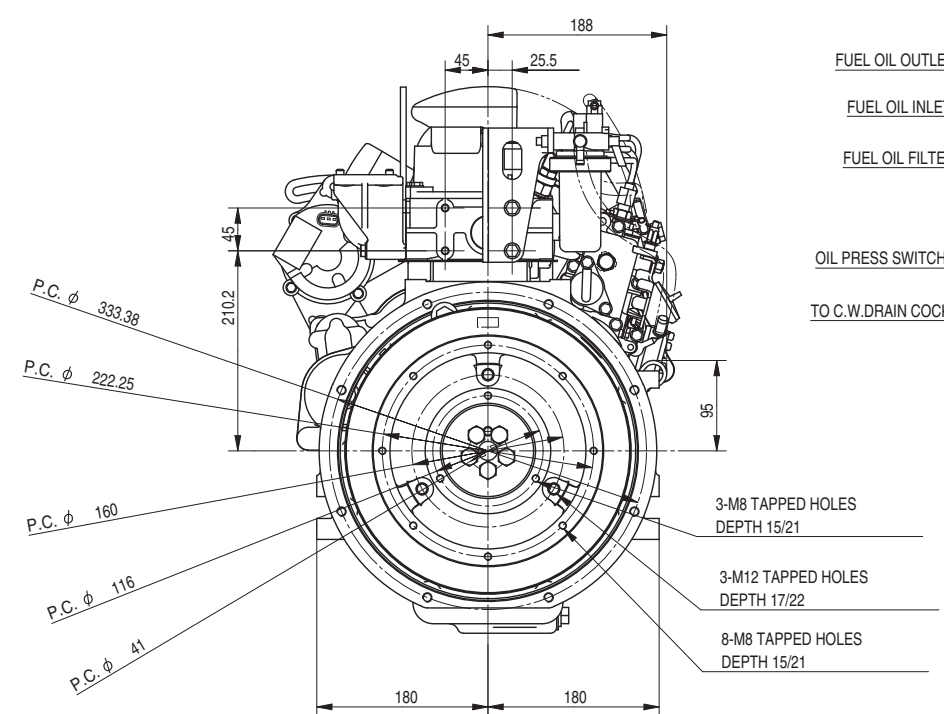

Engine model	3TNV76
Engine category	CL
Out drawing No.	B3-19746-0010

Starter side

Top side

Flywheel side

F. I. Pump side

Gear side