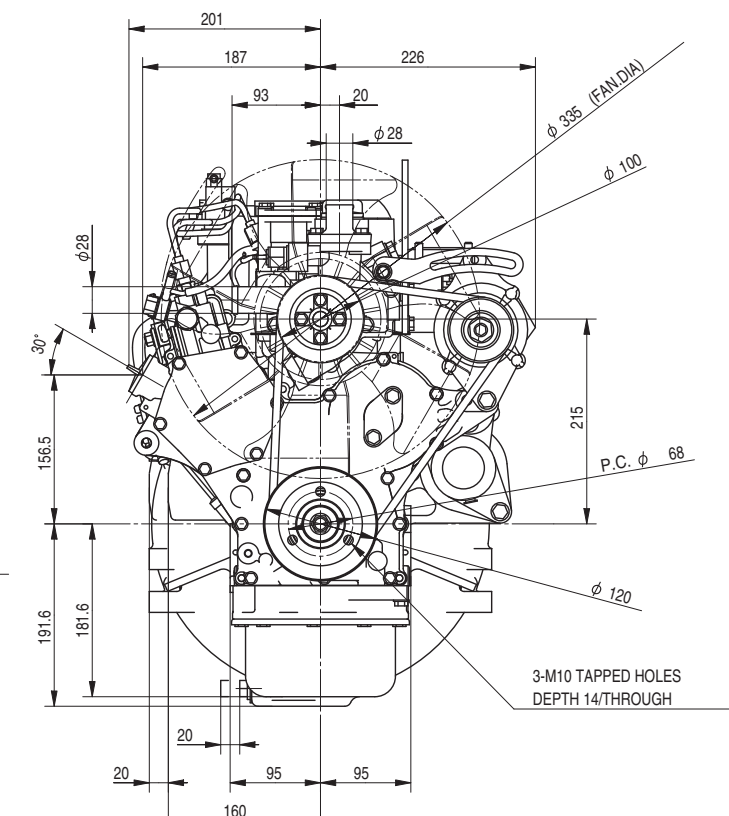

Engine model	3TNV76
Engine category	CL
Out drawing No.	B3-19746-0010

Starter side

Top side

Flywheel side

F. I. Pump side

Gear side