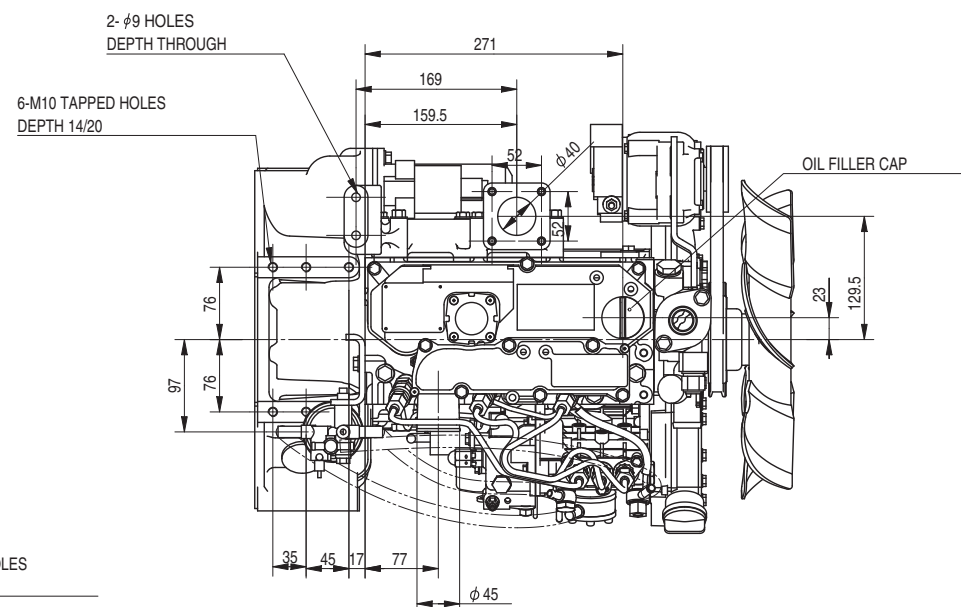

Engine model	3TNV76
Engine category	CL
Out drawing No.	B3-19746-0010

Starter side

Top side

Flywheel side

F. I. Pump side

Gear side