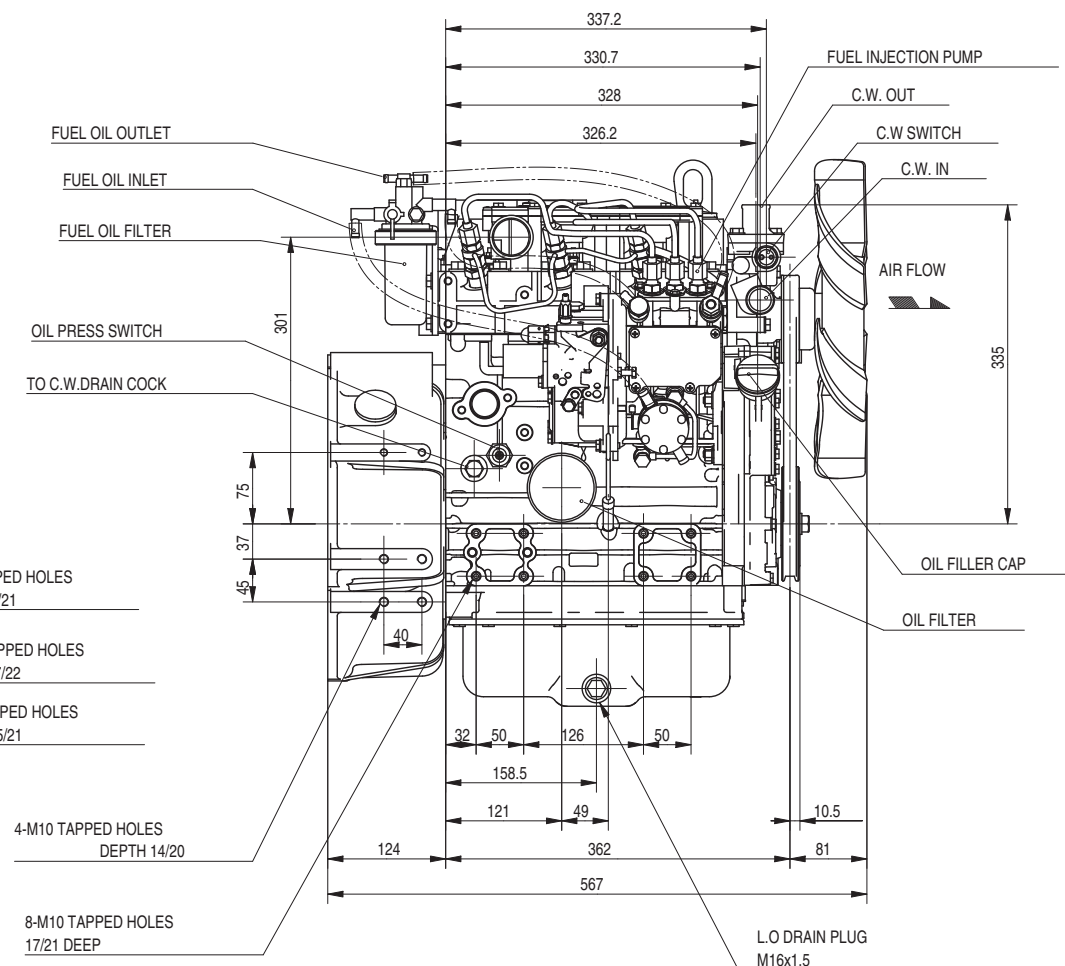

Engine model	3TNV76
Engine category	CL
Out drawing No.	B3-19746-0010

Starter side

Top side

Flywheel side

F. I. Pump side

Gear side