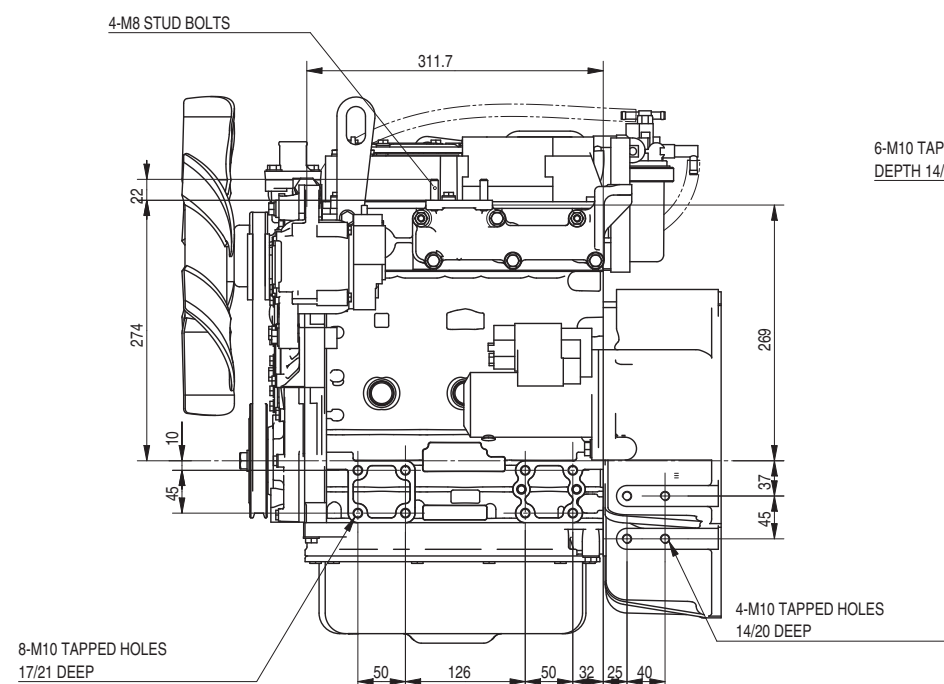

Engine model	3TNV76
Engine category	CL
Out drawing No.	B3-19746-0010

Starter side

Top side

Flywheel side

F. I. Pump side

Gear side